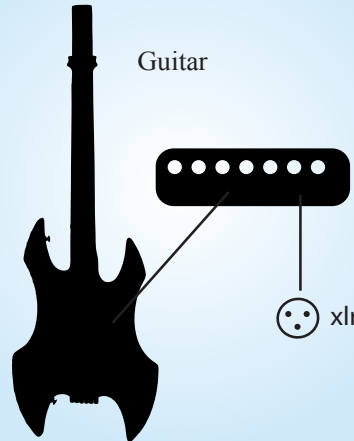

ABNEY PARK

INPUT GUIDE

13 DEDICATED XLR
6 MONITORS
6 MIXES

Nathaniel

Josh

Daneil

13 ☹️ XLR

Nathaniel:
Guitar + Violin 1 XLR
Mandolin 1 XLR
Banjo 48v → 1 XLR

Josh:
Guitar 1 XLR

Daniel:
Bass 1 XLR

Kristina:
Keyboard left and right 2 XLR

Robert:
Vocal Mic 48v → 1 XLR
Accordion (wireless) 1 XLR
Doback (wireless) 1 XLR
Bazouki left and right 2 XLR

Jody:
Your Microphone 1 XLR