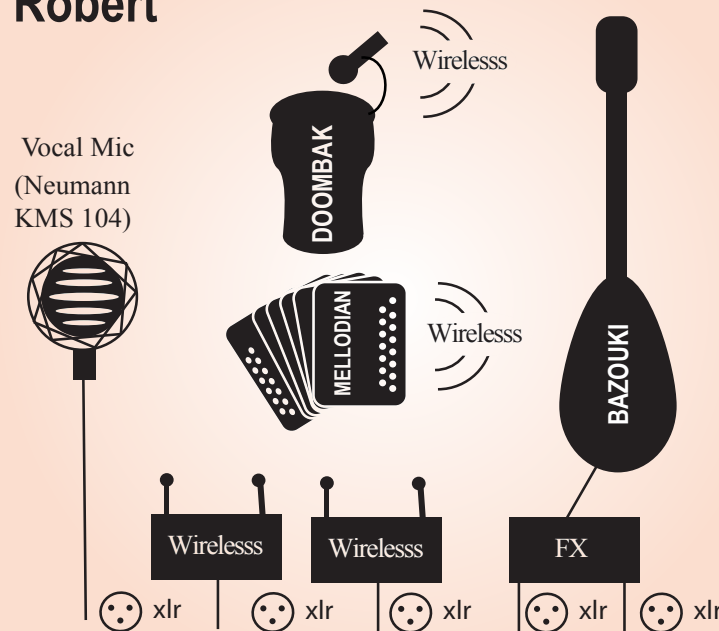

Josh:
Guitar 1 XLR

Daniel:
Bass 1 XLR

Kristina:
Keyboard left and right 2 XLR

Robert:
Vocal Mic 48v → 1 XLR
Accordion (wireless) 1 XLR
Doback (wireless) 1 XLR
Bazouki left and right 2 XLR

Jody:
Your Microphone 1 XLR

Kristina

Robert

Jody

Vocal Mic
(yours - wireless preferred)