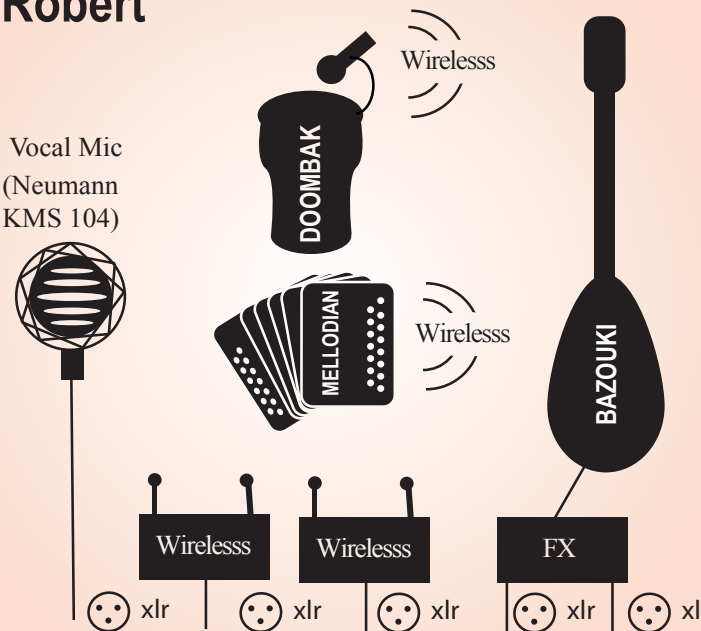

INPUT GUIDE

10 DEDICATED XLR
5 MONITORS
5 MIXES

Titus

Violin

Josh

Guitar

Daneil

Bass

11 ☺ XLR

Titus:
Violin 1 XLR

Joshy:
Guitar 1 XLR

Daniel:
Bass 1 XLR

Kristina:
Keyboard left and right 2 XLR

Robert:
Vocal Mic 48v → 1 XLR
Accordion (wireless) 1 XLR
Doubek (wireless) 1 XLR
Bazouki left and right 2 XLR

Kristina

Electronic
Drum Tracks

Robert

Vocal Mic
(Neumann
KMS 104)

MONITOR MIX:

We move around on stage a lot, trading positions many times per song. Because of this the best mix in ever monitor is and front of house mix:

Heavy drums, with all other instruments nicely audible, but not dominating.