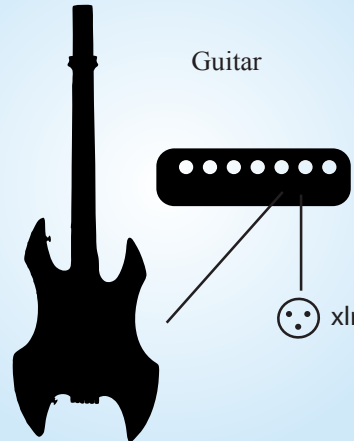

INPUT GUIDE

10 DEDICATED XLR
5 MONITORS
5 MIXES

Titus

Violin

Josh

Guitar

Daneil

Bass

11 ☺ XLR

Titus:
Violin 1 XLR

Joshy:
Guitar 1 XLR

Daniel:
Bass 1 XLR

Kristina:
Keyboard left and right 2 XLR

Robert:
Vocal Mic 48v → 1 XLR
Accordion (wireless) 1 XLR
Doubek (wireless) 1 XLR
Bazouki left and right 2 XLR

Kristina

Electronic
Drum Tracks

Robert

Vocal Mic
(Neumann
KMS 104)

MONITOR MIX:

We move around on stage a lot, trading positions many times per song. Because of this the best mix in ever monitor is and front of house mix:

Heavy drums, with all other instruments nicely audible, but not dominating.