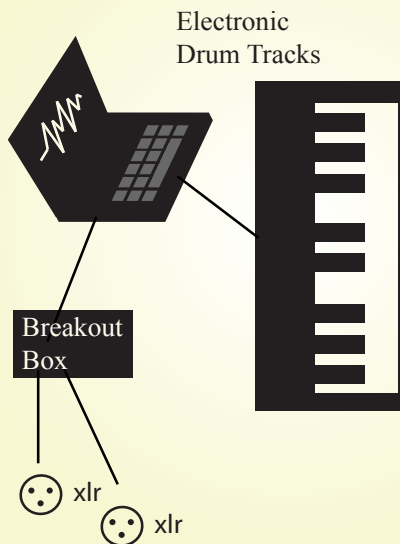

ABNEY PARK

INPUT GUIDE

13 DEDICATED XLR
6 MONITORS
6 MIXES

Nathaniel

Josh

Daneil

13 ☹️ XLR

Nathaniel:
Guitar + Violin 1 XLR
Mandolin 1 XLR
Banjo 48v → 1 XLR

Josh:
Guitar 1 XLR

Daniel:
Bass 1 XLR

Kristina:
Keyboard left and right 2 XLR

Robert:
Vocal Mic 48v → 1 XLR
Accordion (wireless) 1 XLR
Doback (wireless) 1 XLR
Bazouki left and right 2 XLR

Jody:
Your Microphone 1 XLR

Kristina

Robert

Jody

Vocal Mic
(yours - wireless preferred)