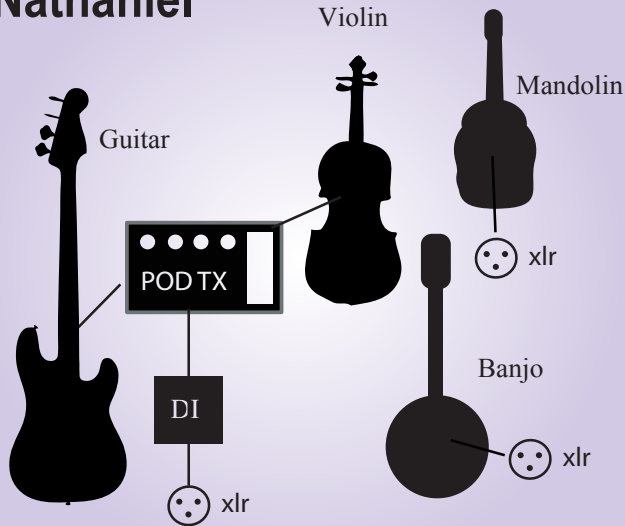

ABNEY PARK

INPUT GUIDE

13 DEDICATED XLR
6 MONITORS
6 MIXES

Nathaniel

Josh

Daneil

13 ☹️ XLR

Nathaniel:
Guitar + Violin 1 XLR
Mandolin 1 XLR
Banjo 48v → 1 XLR

Josh:
Guitar 1 XLR

Daniel:
Bass 1 XLR

Kristina:
Keyboard left and right 2 XLR

Robert:
Vocal Mic 48v → 1 XLR
Accordion (wireless) 1 XLR
Doback (wireless) 1 XLR
Bazouki left and right 2 XLR

Jody:
Your Microphone 1 XLR

Kristina

Robert

Jody

Vocal Mic
(yours - wireless preferred)