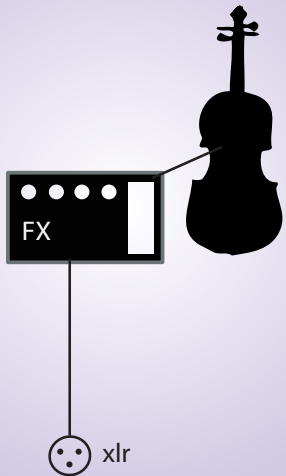

INPUT GUIDE

10 DEDICATED XLR
5 MONITORS
5 MIXES

Titus

Violin

Josh

Guitar

Daneil

Bass

11 ☺ XLR

Titus:
Violin 1 XLR

Joshy:
Guitar 1 XLR

Daniel:
Bass 1 XLR

Kristina:
Keyboard left and right 2 XLR

Robert:
Vocal Mic 48v → 1 XLR
Accordion (wireless) 1 XLR
Doubek (wireless) 1 XLR
Bazouki left and right 2 XLR

Kristina

Electronic
Drum Tracks

Robert

Vocal Mic
(Neumann
KMS 104)

MONITOR MIX:

We move around on stage a lot, trading positions many times per song. Because of this the best mix in ever monitor is and front of house mix: