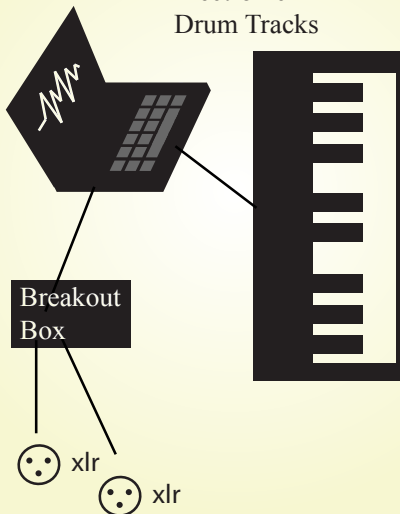

INPUT GUIDE

10 DEDICATED XLR
5 MONITORS
5 MIXES

Titus

Violin

Josh

Guitar

Daneil

Bass

11 ☺ XLR

Titus:
Violin 1 XLR

Joshy:
Guitar 1 XLR

Daniel:
Bass 1 XLR

Kristina:
Keyboard left and right 2 XLR

Robert:
Vocal Mic 48v → 1 XLR
Accordion (wireless) 1 XLR
Doubek (wireless) 1 XLR
Bazouki left and right 2 XLR

Kristina

Electronic
Drum Tracks

Robert

Vocal Mic
(Neumann
KMS 104)

MONITOR MIX:

We move around on stage a lot, trading positions many times per song. Because of this the best mix in ever monitor is and front of house mix: